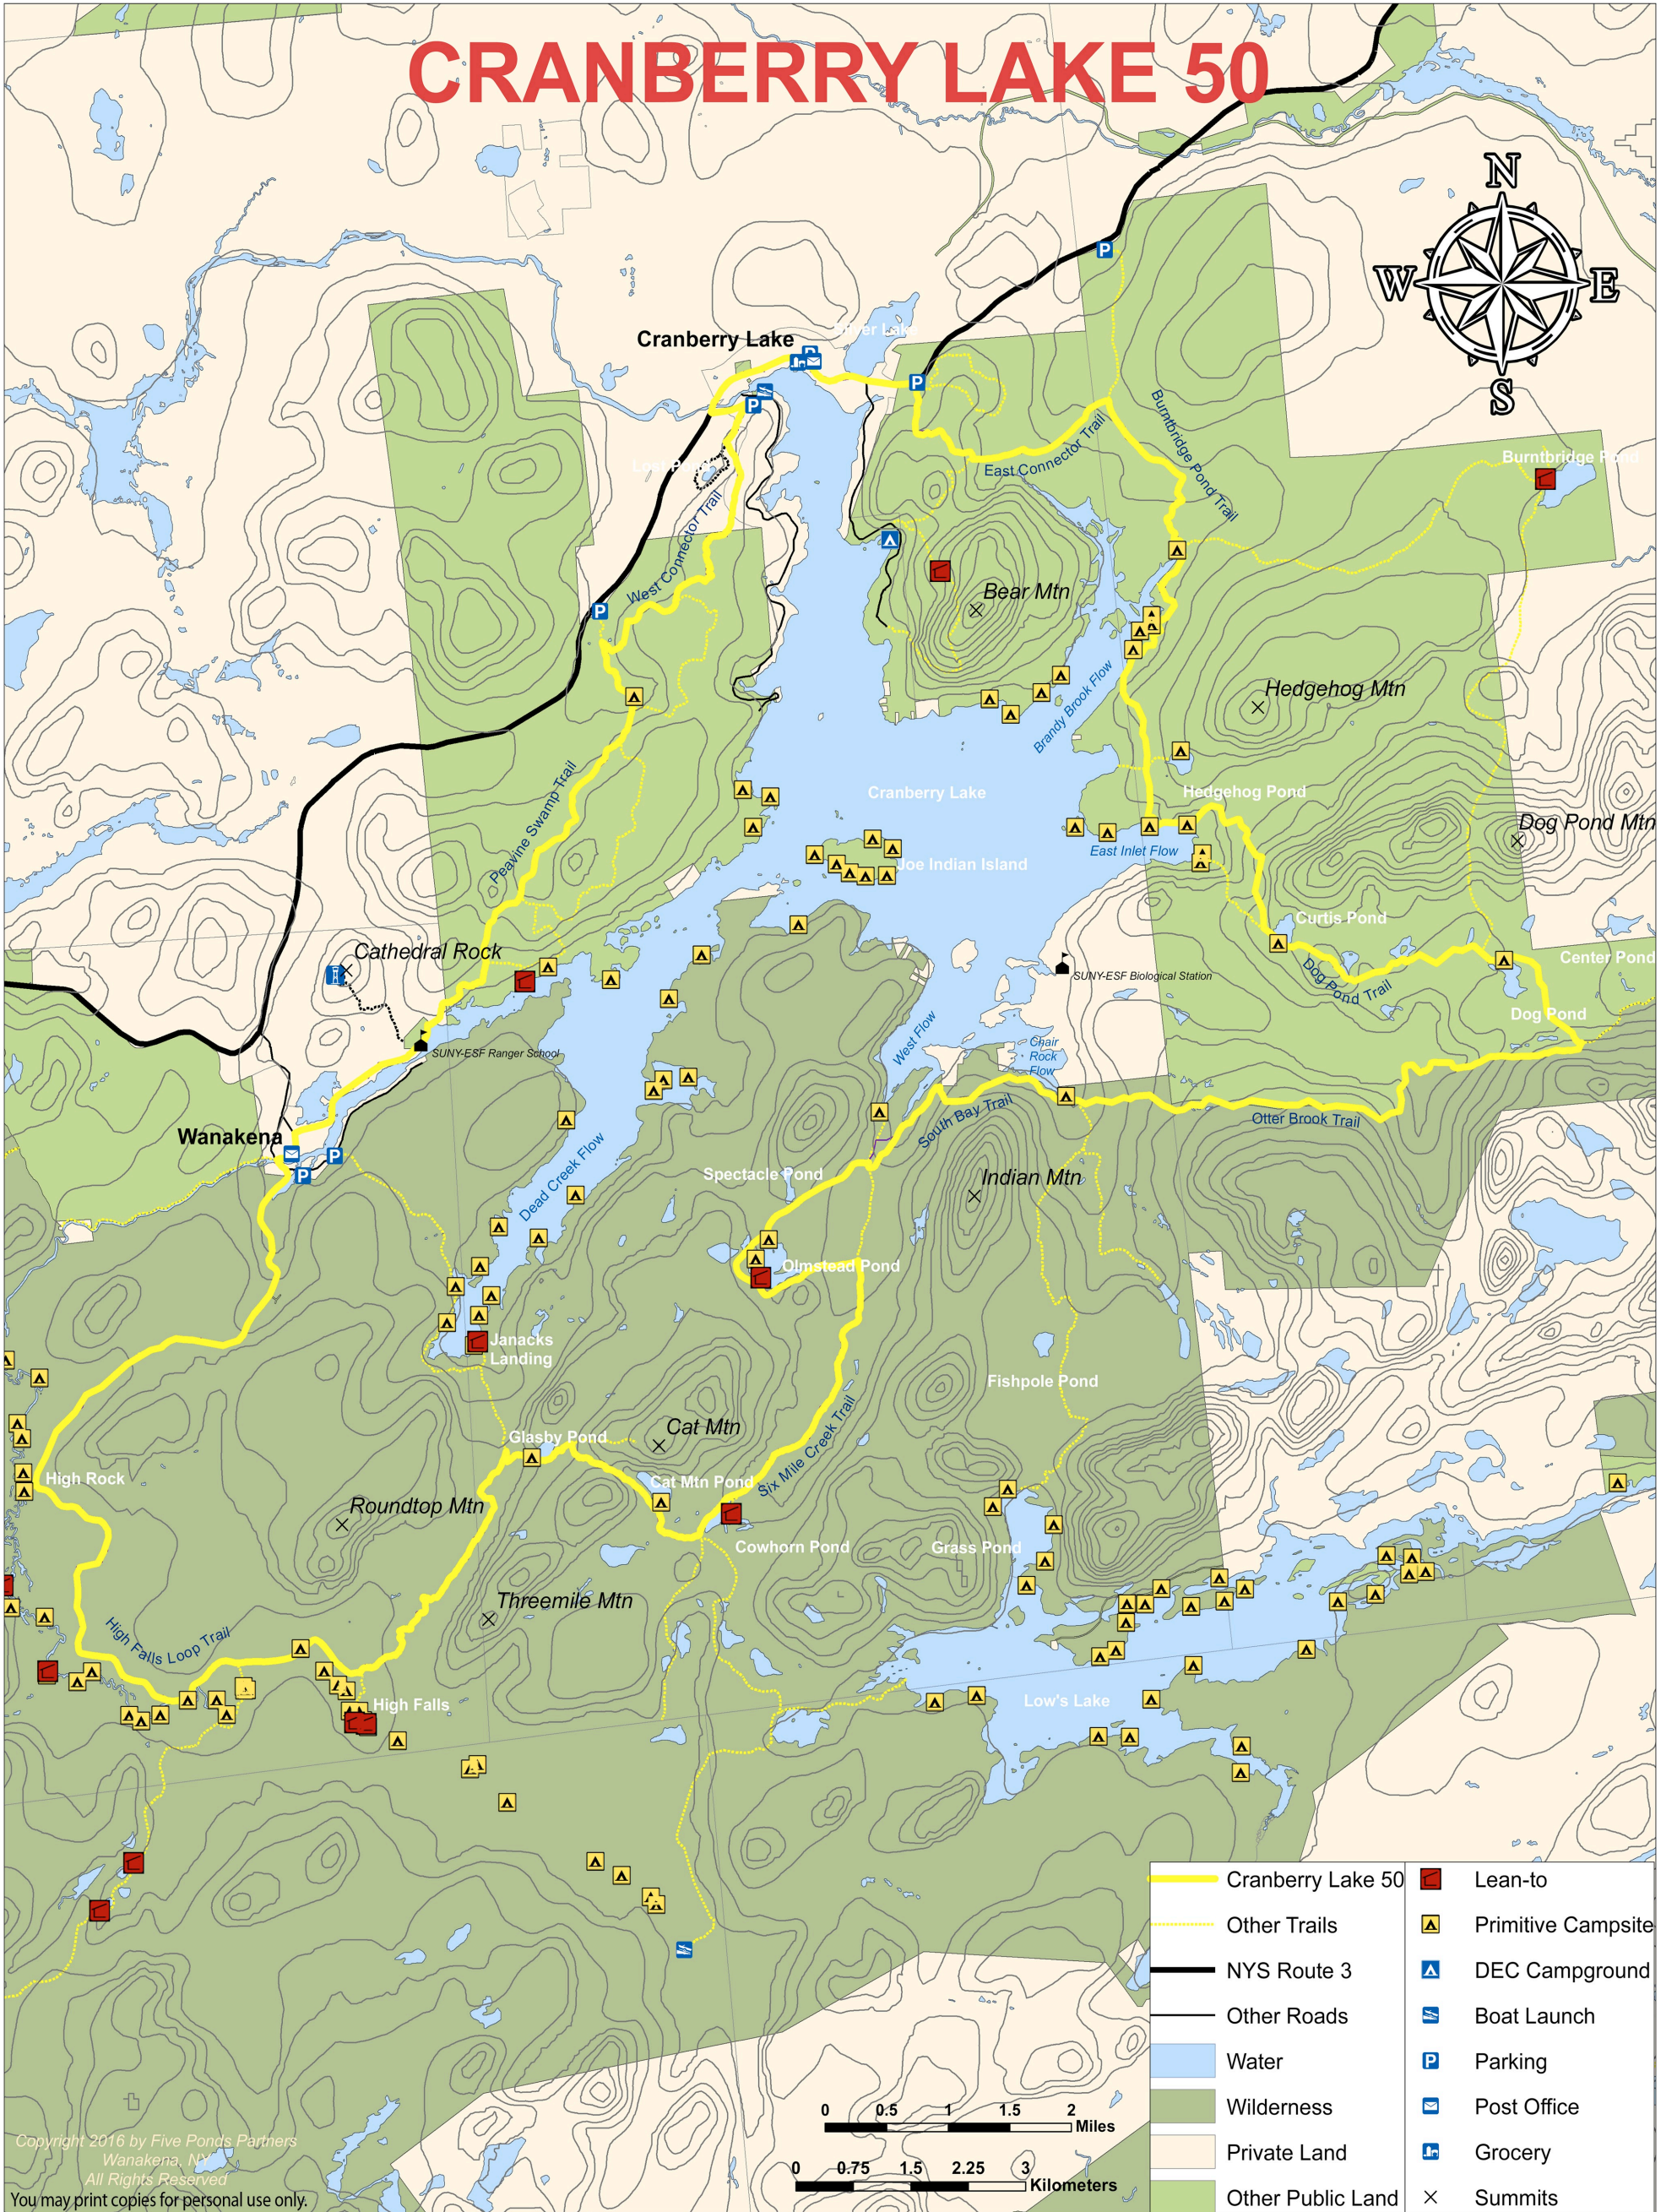

# CRANBERRY LAKE 50

	Cranberry Lake 50		Lean-to
	Other Trails		Primitive Campsite
	NYS Route 3		DEC Campground
	Other Roads		Boat Launch
	Water		Parking
	Wilderness		Post Office
	Private Land		Grocery
	Other Public Land		Summits